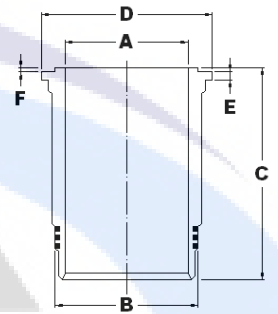

REPLACEMENT FOR YANMAR				
Engine Model	Size		Cyl. No.	Remarks
6A	A	165	6	TF
	B	195		
OEM No.	C	387		
	D	214		
	E	19.5		
	F	1		

REPLACEMENT FOR YANMAR				
Engine Model	Size		Cyl. No.	Remarks
BN	A	155	6	TF/BC
	B	182		
OEM No.	C	342		
	D	199.9		
	E	19.05		
	F			

REPLACEMENT FOR YANMAR				
Engine Model	Size		Cyl. No.	Remarks
6LA	A	150	6	W09/TF
	B	172		
OEM No.	C	312.5		
	D	183.8		
	E	14.1		
	F